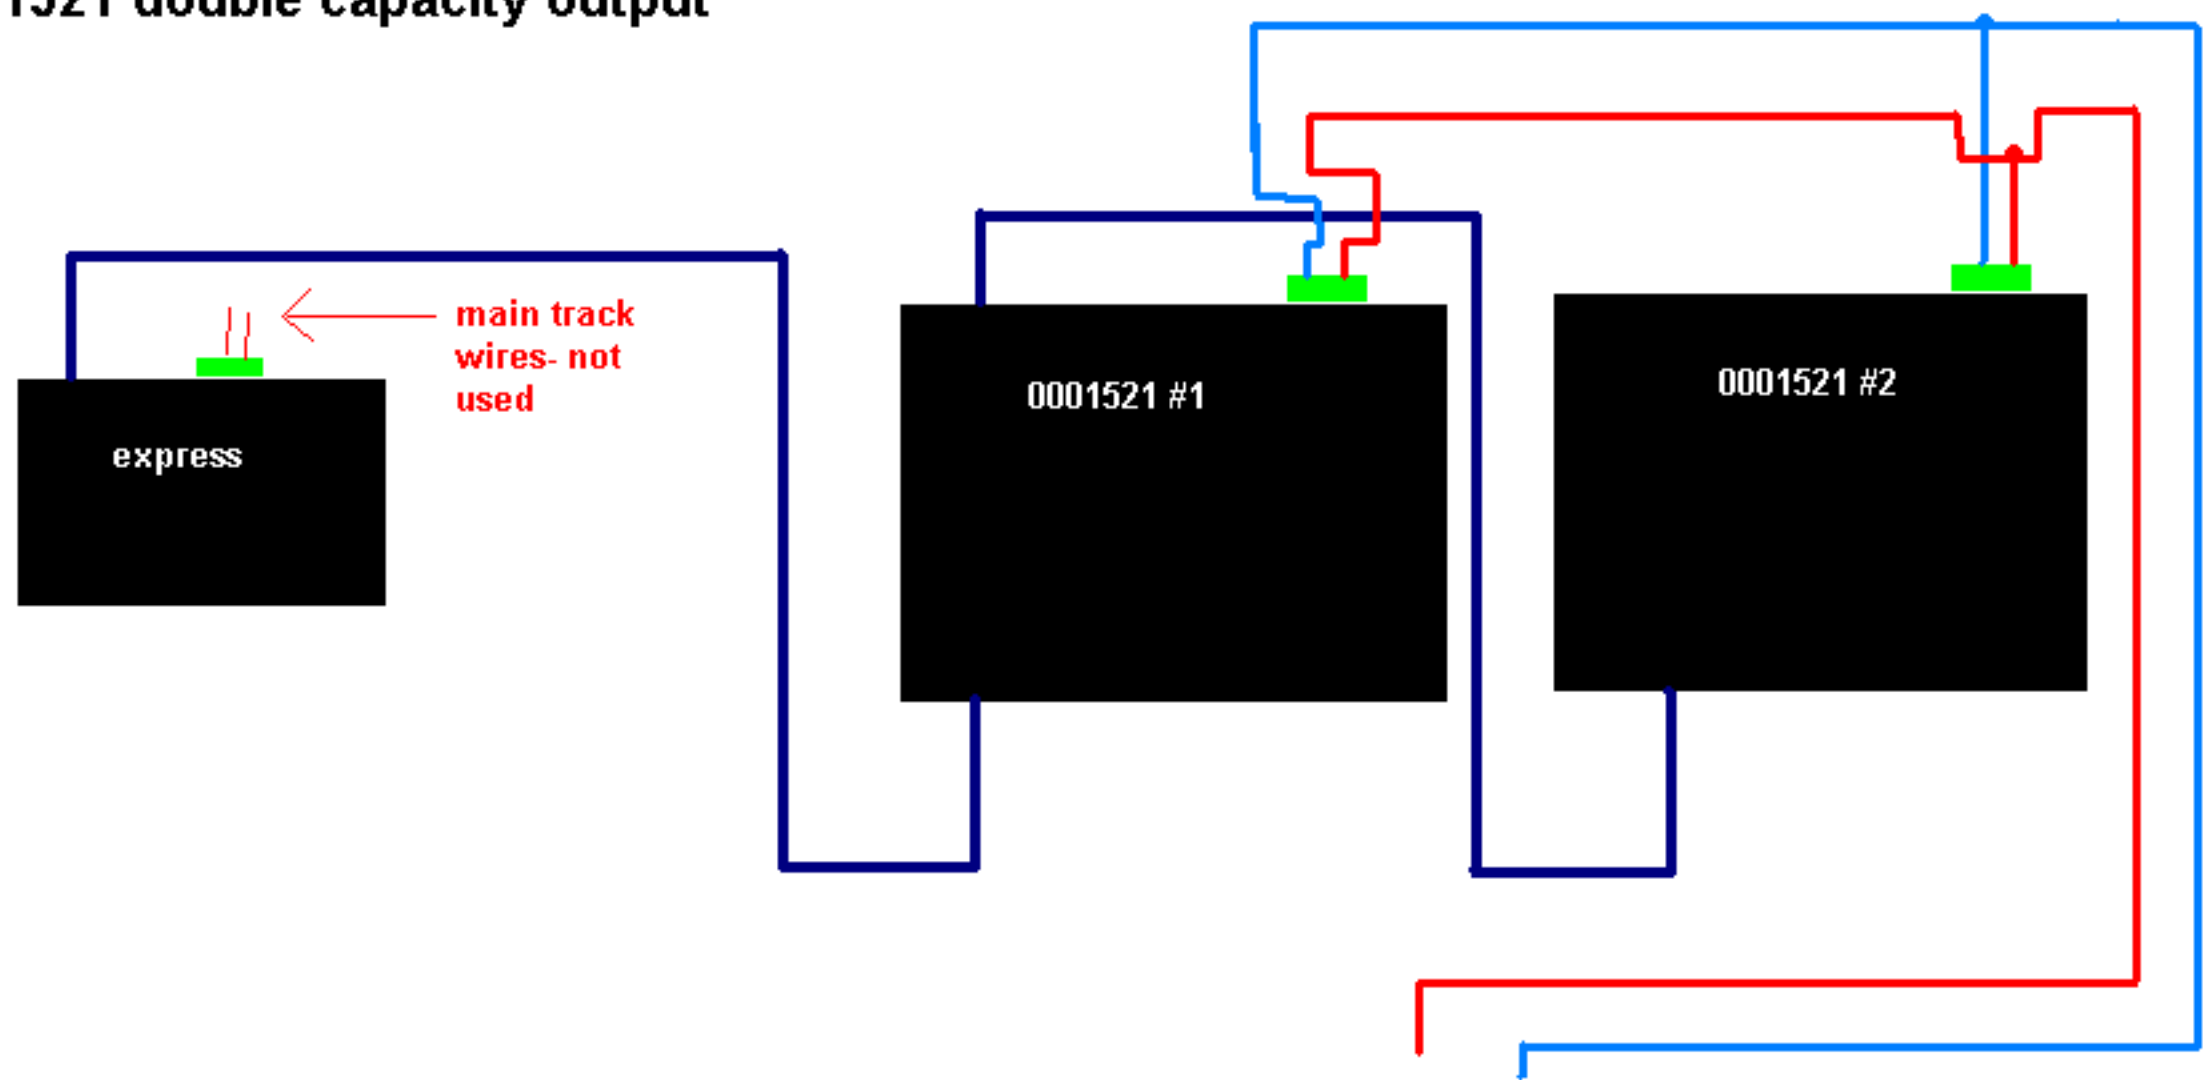

0001521 double capacity output

main track wires- not used

0001521 #1

0001521 #2

express

Main Track= approx. 16 amps